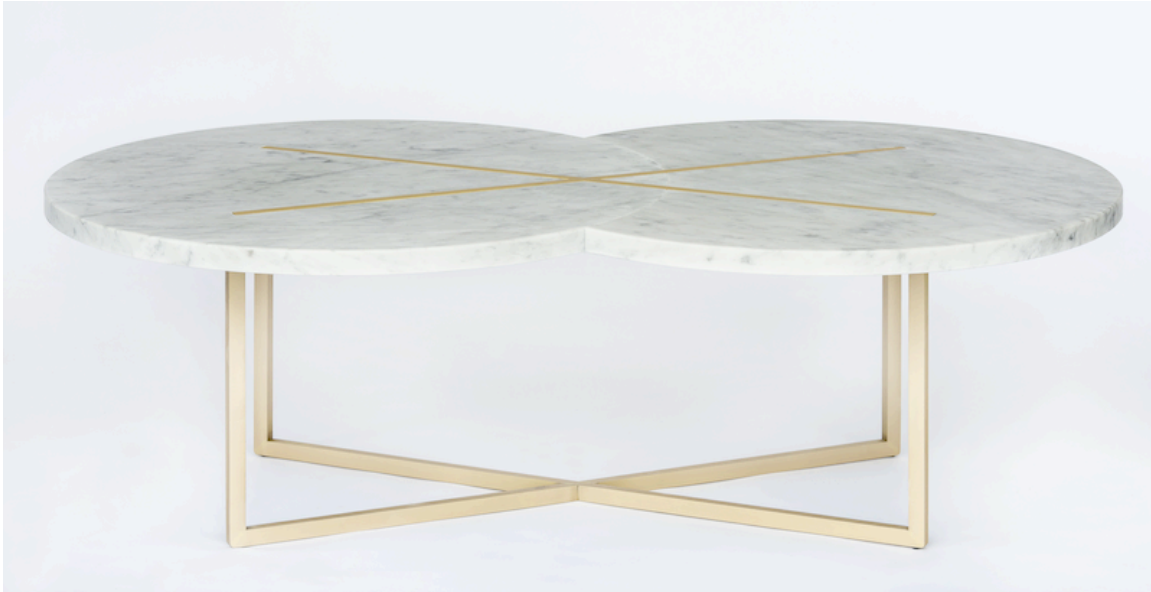

## **Eclipse X Coffee Table- design by Hagit Pinovici**

**Intersecting circular Carrara marble top with inset Brushed Brass on Brushed Brass base.  
Dimensions 51" long x 30" deep x 15 ¾" high**

**Handcrafted in Italy**